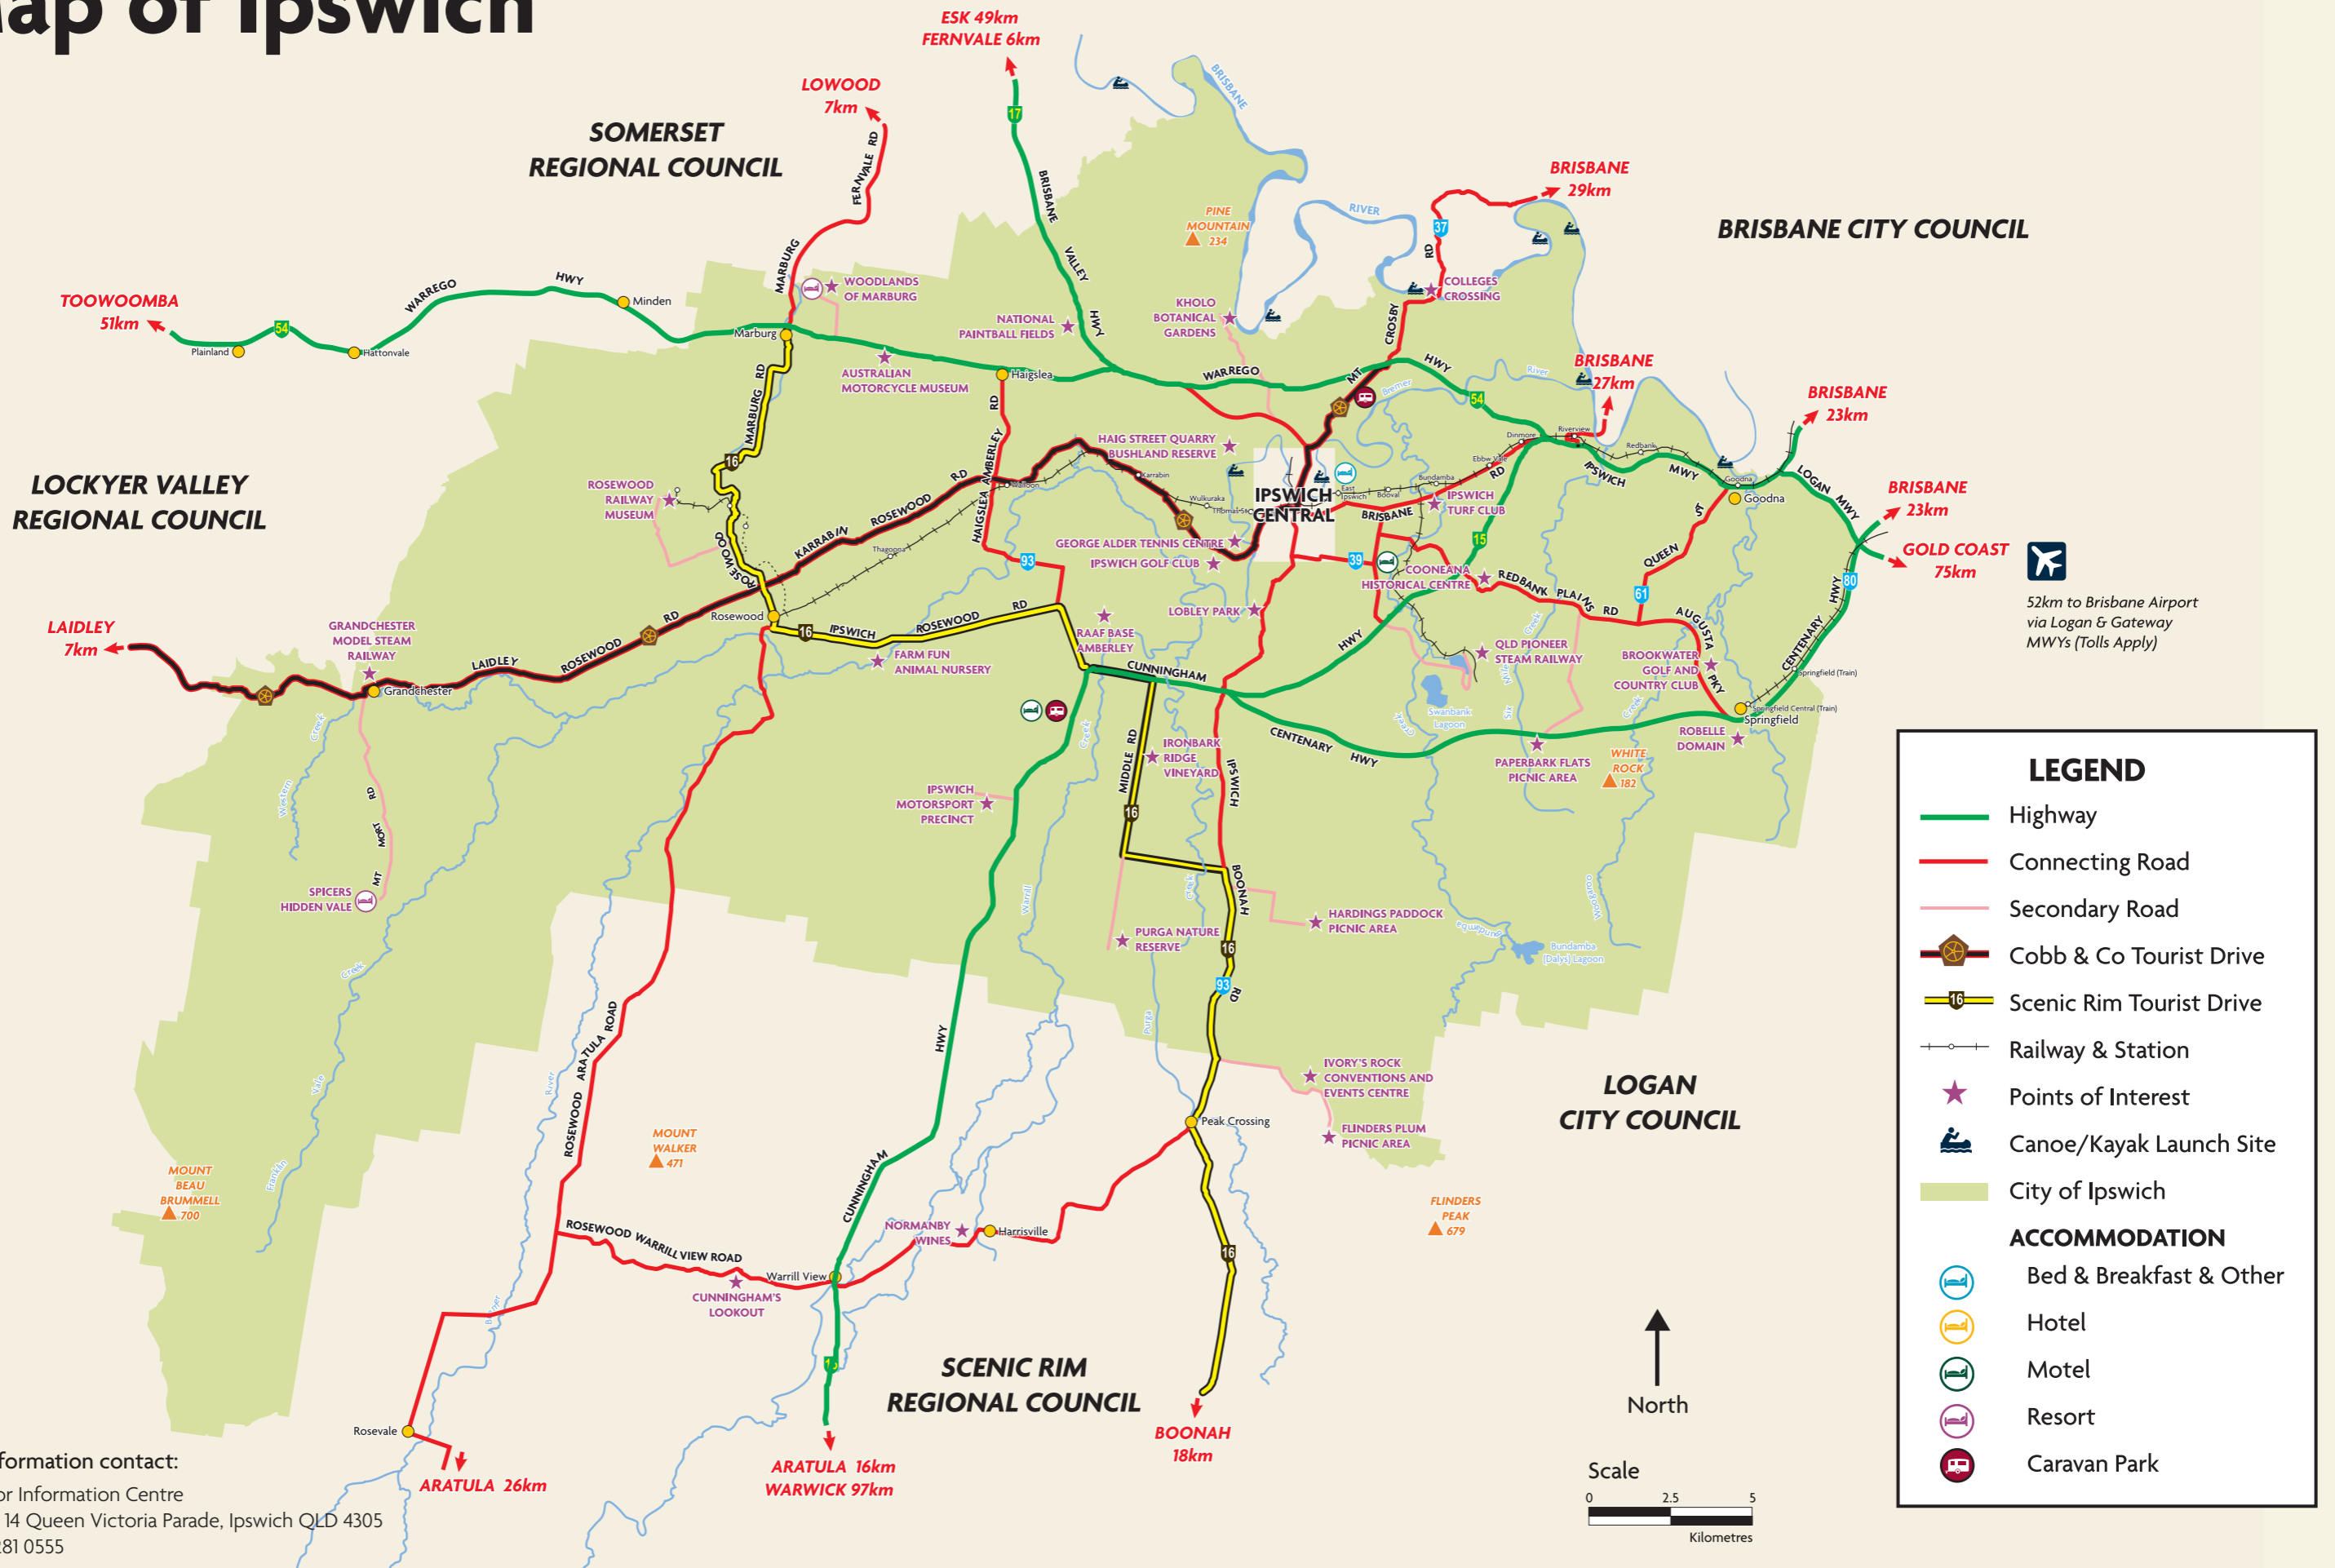

Map of Ipswich

- 1 RIVER HEART PARKLANDS
- 2 IPSWICH ART GALLERY
- 3 IPSWICH CIVIC CENTRE
- 4 IPSWICH NATURE CENTRE
- 5 INCINERATOR THEATRE
- 6 NERIMA GARDENS
- 7 RAILWAY STATION
- 8 88 LIMESTONE
- 9 SCENIC LOOKOUT
- 10 IPSWICH POST OFFICE
- 11 IPSWICH VISITOR INFORMATION CENTRE
- 12 IPSWICH CITY COUNCIL LIBRARY & ADMIN
- 13 QUEENSLAND MOTORSPORT MUSEUM

- 14 IPSWICH CITY COUNCIL CUSTOMER SERVICE
- 15 D'ARCY DOYLE PLACE
- 16 IPSWICH CITY SQUARE/IPSWICH MALL
- 17 LIONS LOOKOUT
- 18 TOP OF TOWN
- 19 THE WORKSHOPS RAIL MUSEUM
- 20 RIVERLINK SHOPPING CENTRE
- 21 QUEENS PARK ENVIRONMENTAL EDUCATION CENTRE
- 22 IPSWICH ANTIQUE CENTRE
- 23 STUDIO 188
- KEY RETAIL PRECINCT
- RAILWAY LINE
- COBB & Co TOURIST DRIVE

LEGEND

ACCOMMODATION

- BED & BREAKFAST & OTHER
- HOTEL
- MOTEL
- CARAVAN PARK