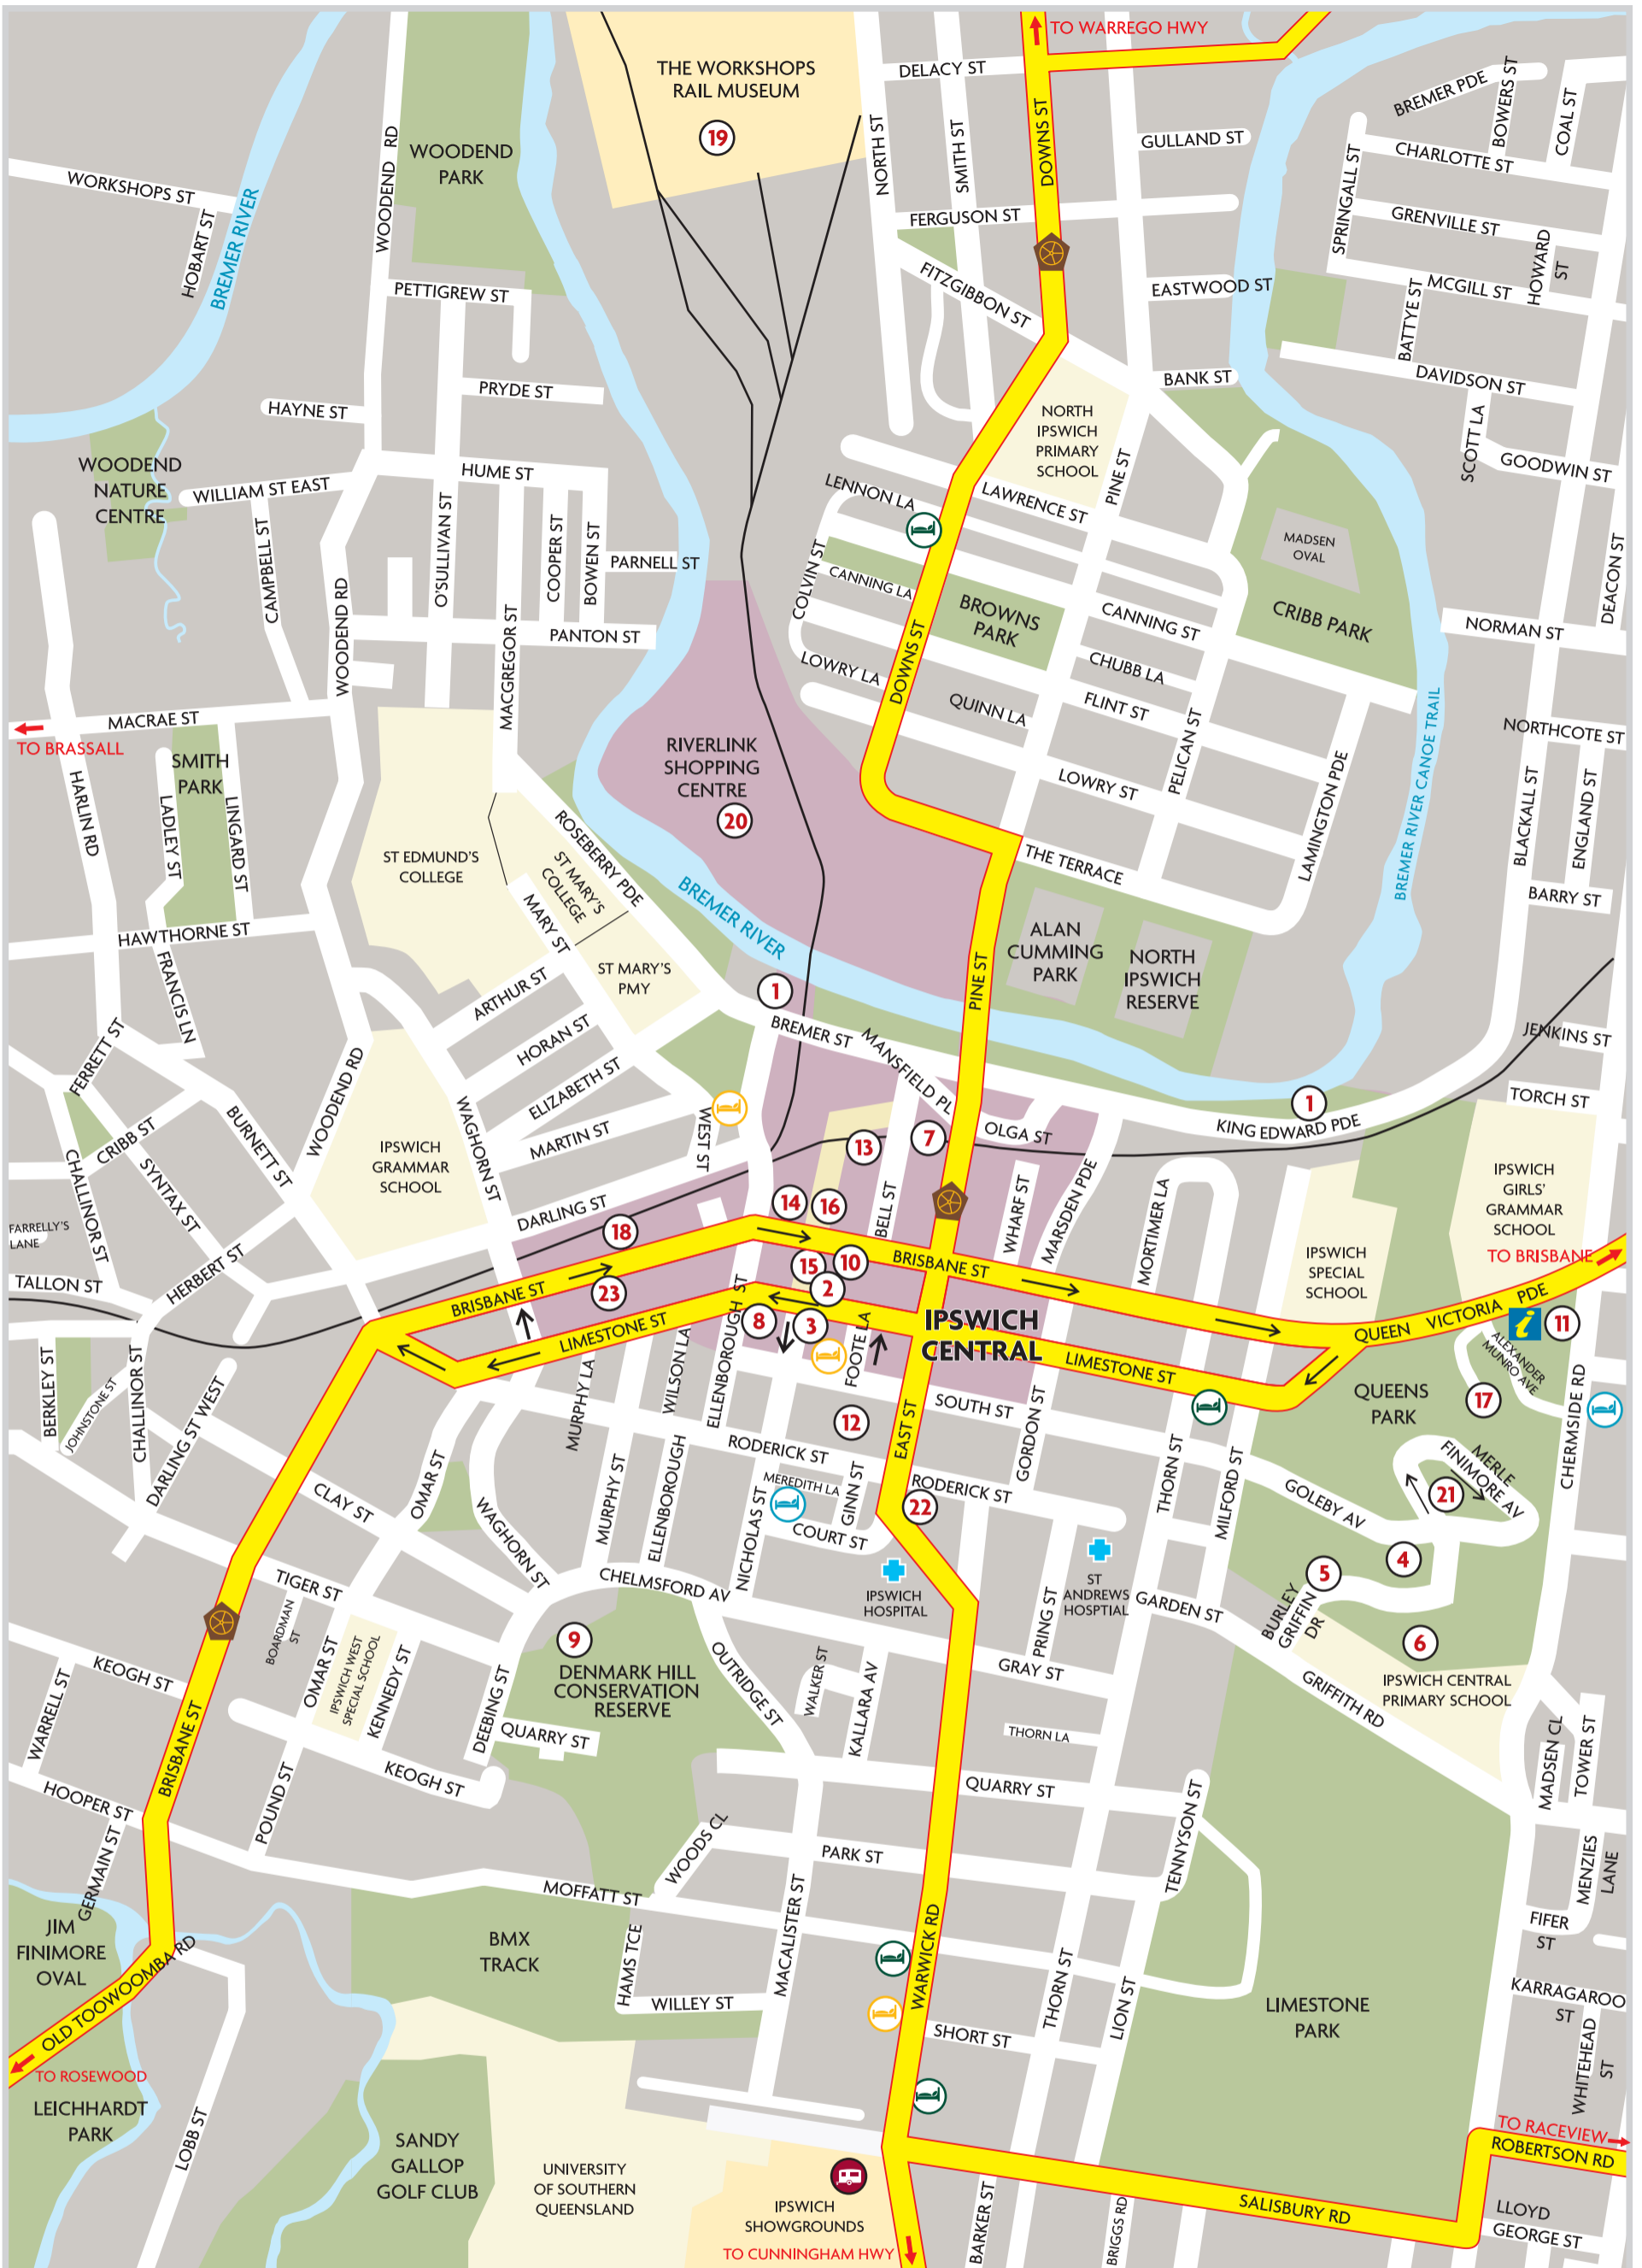

Map of Ipswich

- 1 RIVER HEART PARKLANDS
- 2 IPSWICH ART GALLERY
- 3 IPSWICH CIVIC CENTRE
- 4 IPSWICH NATURE CENTRE
- 5 INCINERATOR THEATRE
- 6 NERIMA GARDENS
- 7 RAILWAY STATION
- 8 88 LIMESTONE
- 9 SCENIC LOOKOUT
- 10 IPSWICH POST OFFICE
- 11 IPSWICH VISITOR INFORMATION CENTRE
- 12 IPSWICH CITY COUNCIL LIBRARY & ADMIN
- 13 QUEENSLAND MOTORSPORT MUSEUM

- 14 IPSWICH CITY COUNCIL CUSTOMER SERVICE
- 15 D'ARCY DOYLE PLACE
- 16 IPSWICH CITY SQUARE/IPSWICH MALL
- 17 LIONS LOOKOUT
- 18 TOP OF TOWN
- 19 THE WORKSHOPS RAIL MUSEUM
- 20 RIVERLINK SHOPPING CENTRE
- 21 QUEENS PARK ENVIRONMENTAL EDUCATION CENTRE
- 22 IPSWICH ANTIQUE CENTRE
- 23 STUDIO 188
- KEY RETAIL PRECINCT
- RAILWAY LINE
- COBB & Co TOURIST DRIVE

LEGEND

ACCOMMODATION

- BED & BREAKFAST & OTHER
- HOTEL
- MOTEL
- CARAVAN PARK